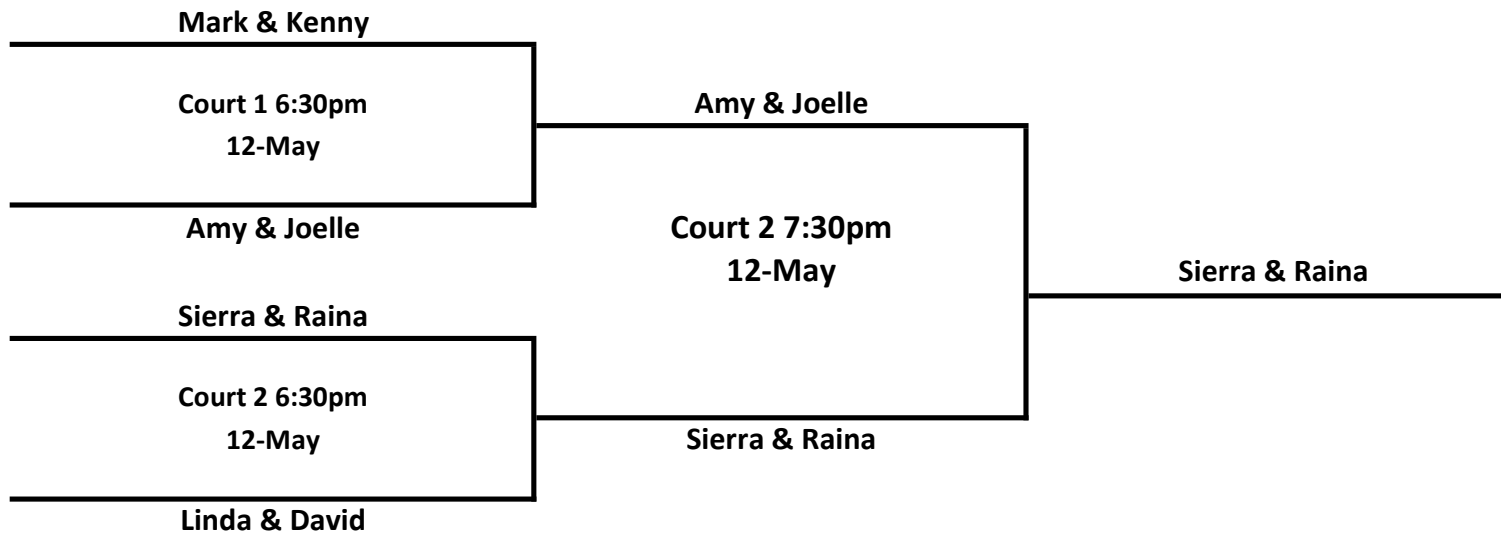

Rise Together

2026 Spring Pickleball Traditional League Playoffs
Intermediate B Division

FINAL

Location: Mattie Stepanek Park, 1800 Piccard Dr, Rockville, MD
Higher seeded team is the home team

20850